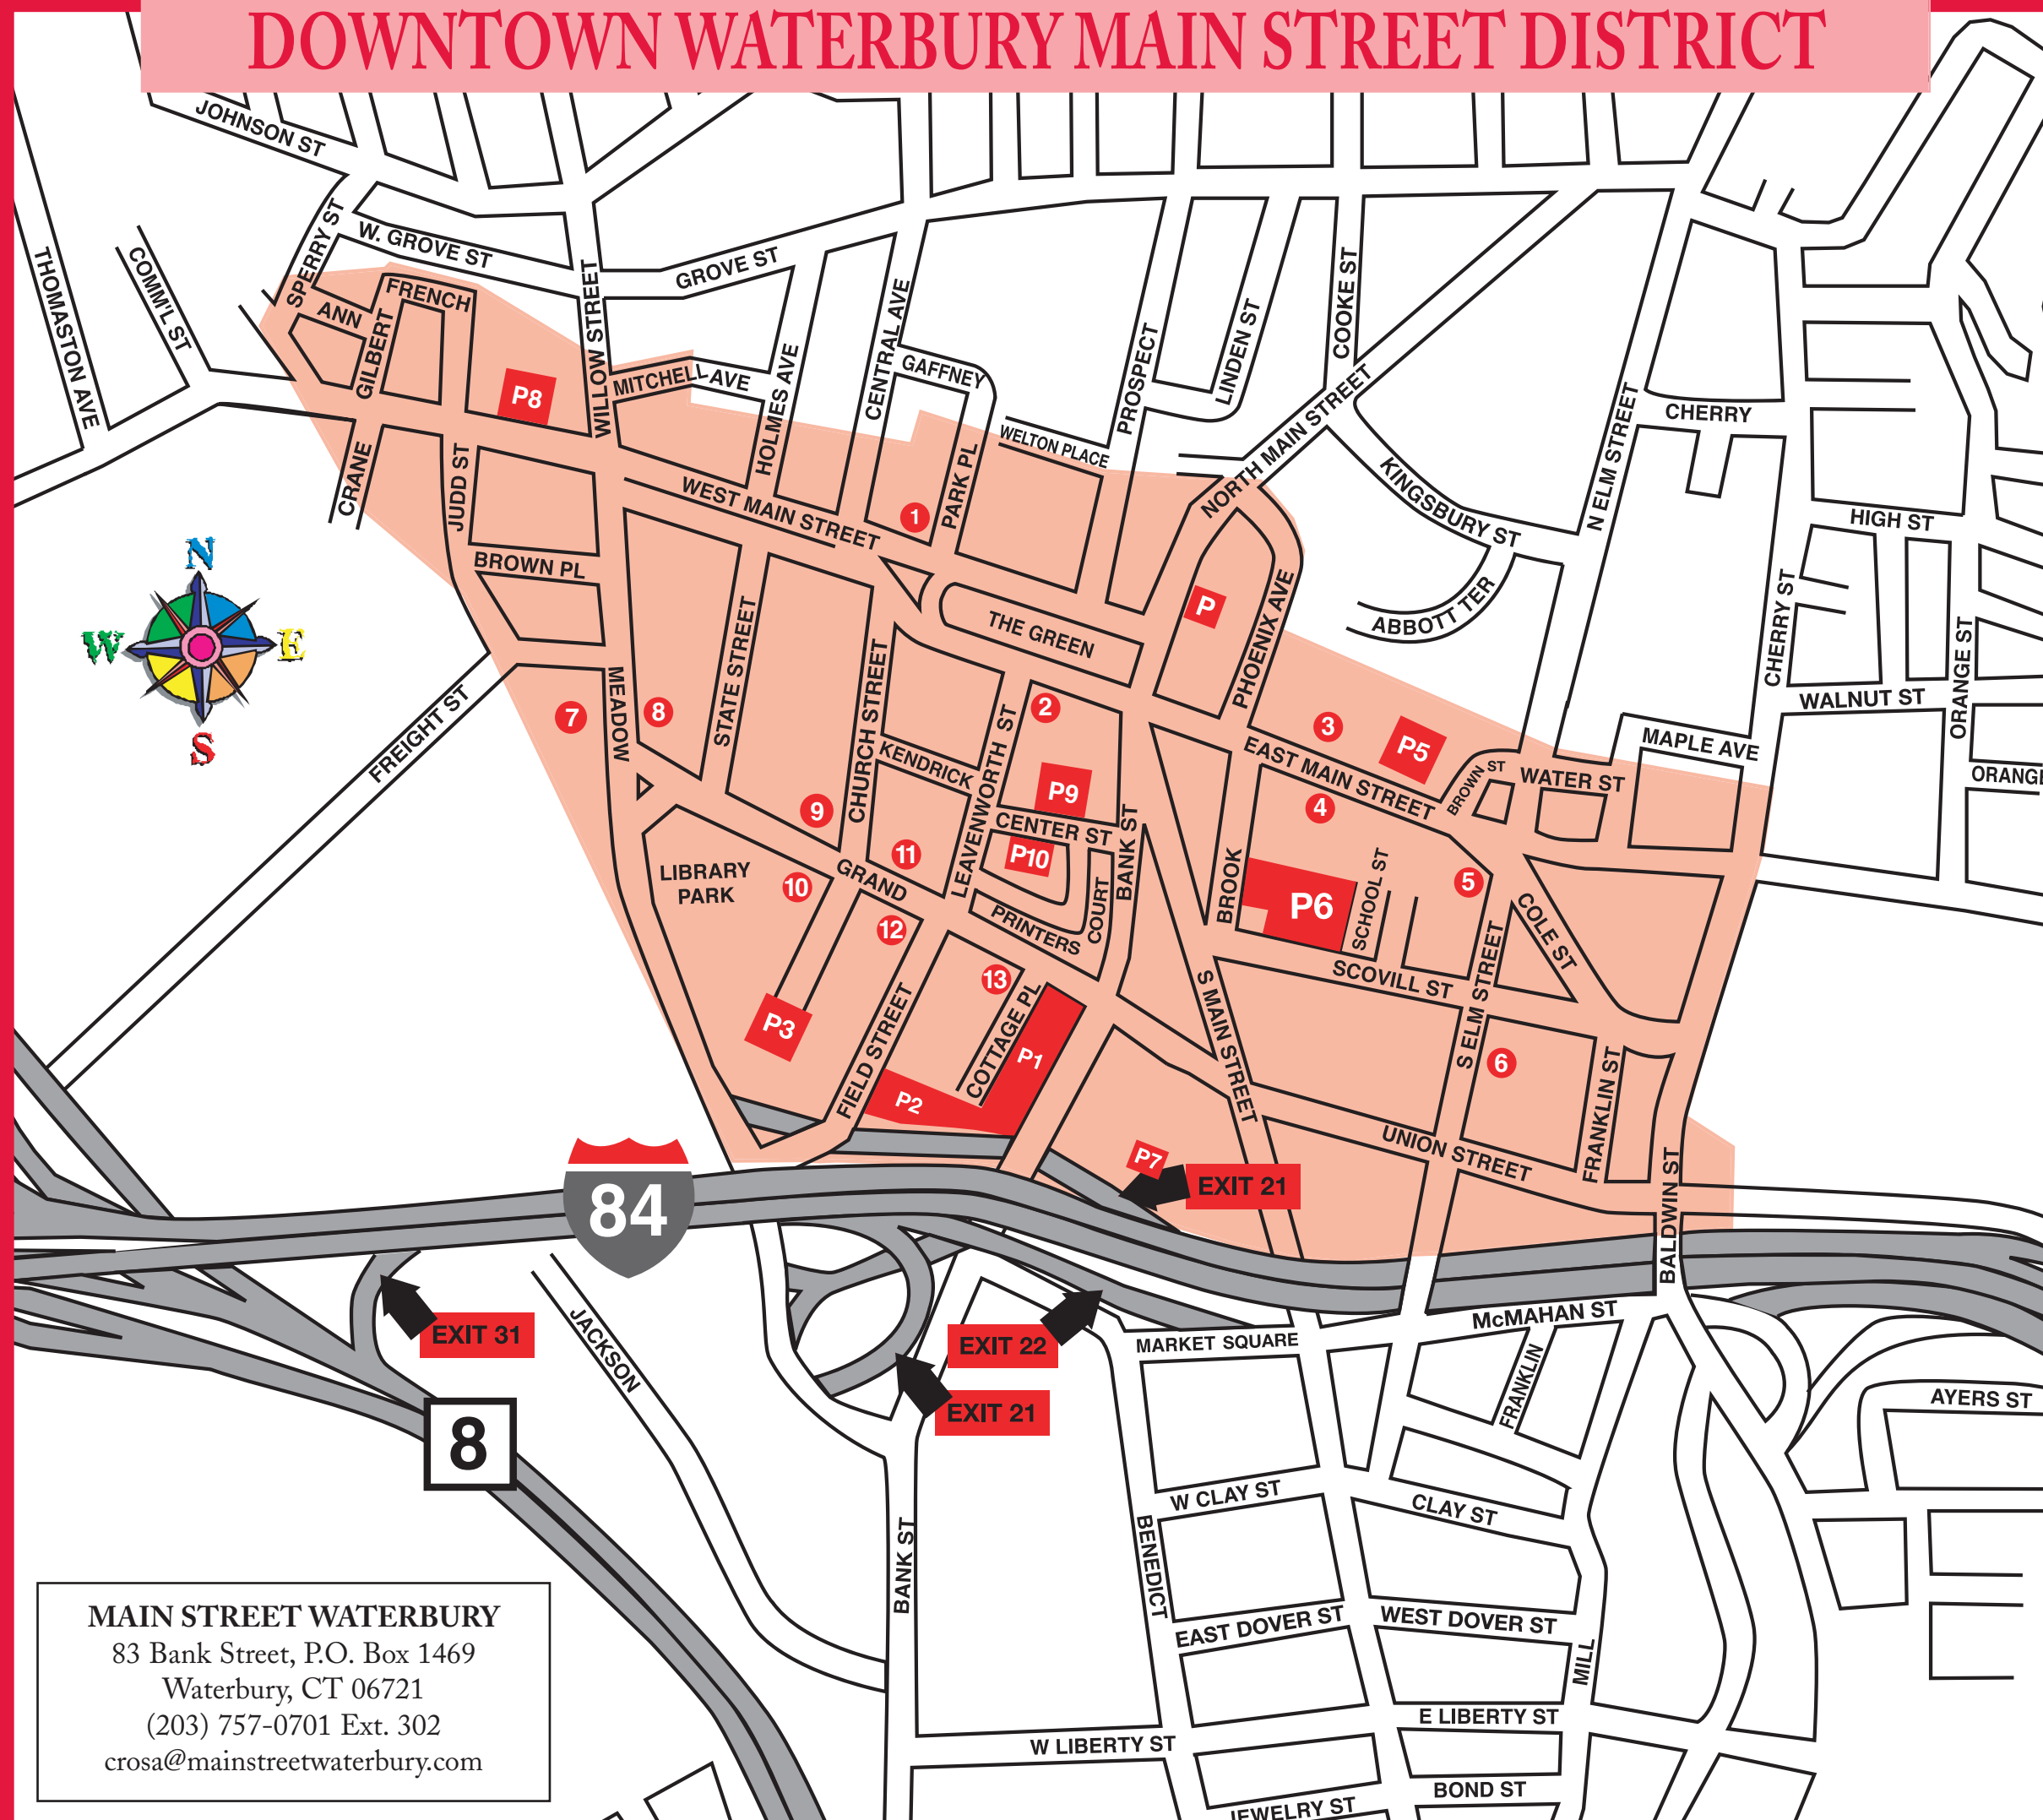

DOWNTOWN WATERBURY MAIN STREET DISTRICT

POINTS OF INTEREST

- 1 Mattatuck Museum
- 2 Rowland State Government Center
- 3 Uconn Waterbury Campus
- 4 Palace Theater
- 5 Waterbury Arts Magnet School
- 6 St. Mary's Hospital
- 7 Waterbury Republican-American
- 8 State of CT Superior Court- Anaconda Building
- 9 Waterbury Courthouse
- 10 Silas Bronson Library/Library Park
- 11 Chase Municipal Building
- 12 City Hall
- 13 U.S. Post Office

PARKING

- P1 Buckingham Ramp Garage
- P2 Field Street Entrance
- P3 Municipal Parking
- P5 UConn Garage
- P6 Scovill Garage
- P7 Marriott Garage
- P8 West Main Street
- P9 Center Street Garage
- P10 Center Street Lot